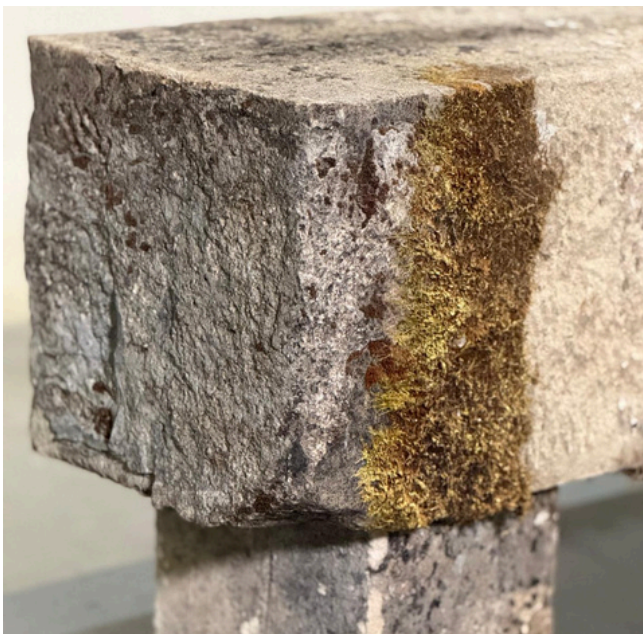

French Antique Limestone Bench

SPECIFICATION

FRENCH ANTIQUE LIMESTONE BENCH
SKU Number FK103-75

Width 47 1/4"
Depth 12"
Height 20" (11 3/4"; 8")